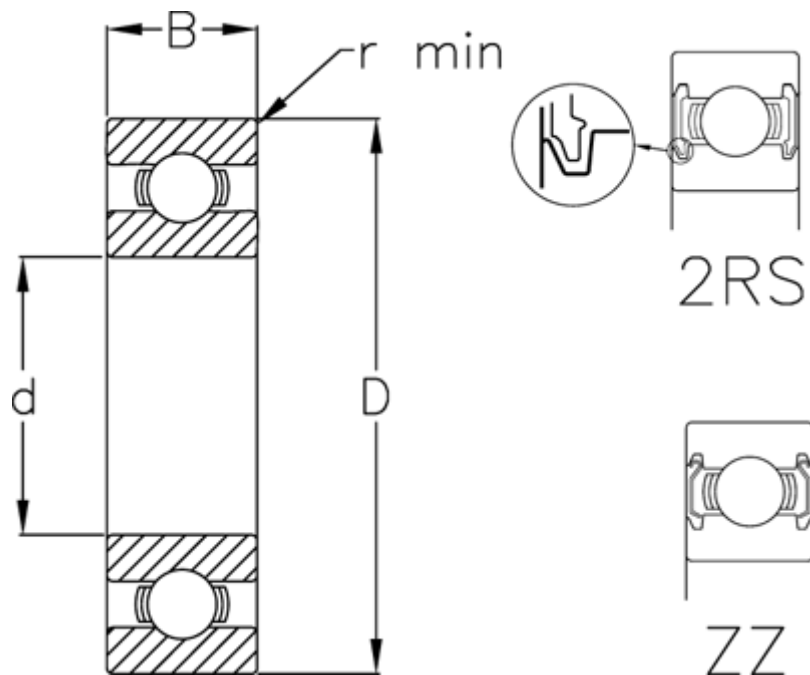

# Data Sheet

Article number: 5480030009079

Description: Single row ball bearing 6906 2RS USDA H1  
d=30 D=47 B=9 stainless/spez. grease

## Measures

B	= 9	Weight (kg) = 0.048
d	= 30	
D	= 47	
Dynamic load C (kN)	= 7.25	
Max rpm greased	= 14000	
Max rpm oil lubricated	= 17000	
r min	= 0.3	
Static load C0 (kN)	= 5	